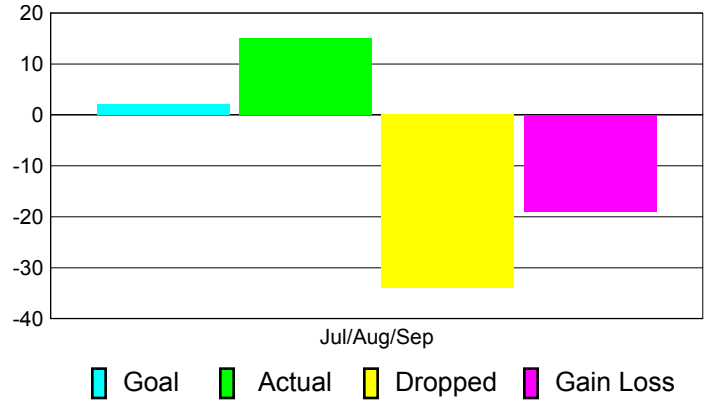

Club Results 2012-2013

Goal, New, Dropped, Gain/Loss

MEMBERSHIP

Membership Results
2012-2013

Membership
2011-2012

Month	Net Memb Goal	Actual New Memb	Actual Dropped Memb	Gain/Loss of Memb	Gain/Loss of Memb
Jul/Aug/Sep	2	15	-34	-19	-15
Totals	2	15	-34	-19	-15

Membership Results 2012-2013

Goal, New, Dropped, Gain/Loss

Comparison of Club Gain/Loss

Current Year Compared to the Previous Year

Comparison of Membership Gain/Loss

Current Year Compared to the Previous Year